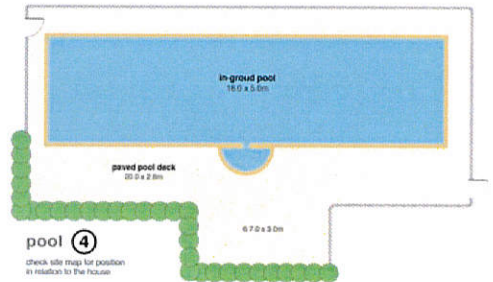

Hamton Lea

Wildes Meadow • Southern Highlands NSW