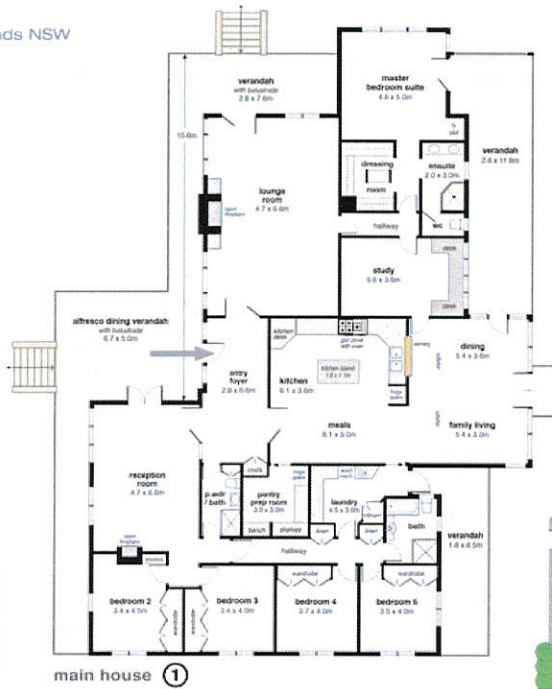

pool ④

main house ①