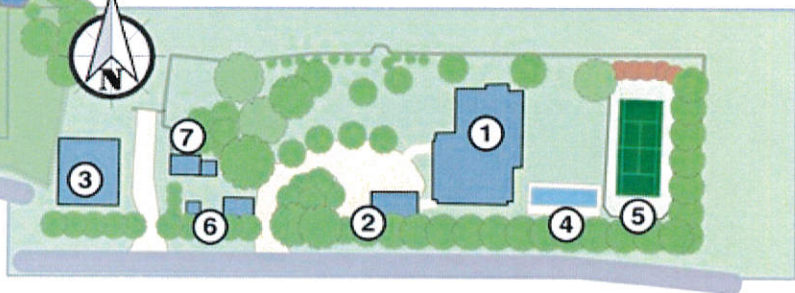

SITE MAP

LEGEND

- 1 Main Residence
- 2 Garage
- 3 Guest House
- 4 Pool
- 5 Tennis Court
- 6 Storage Sheds
- 7 Old Dairy